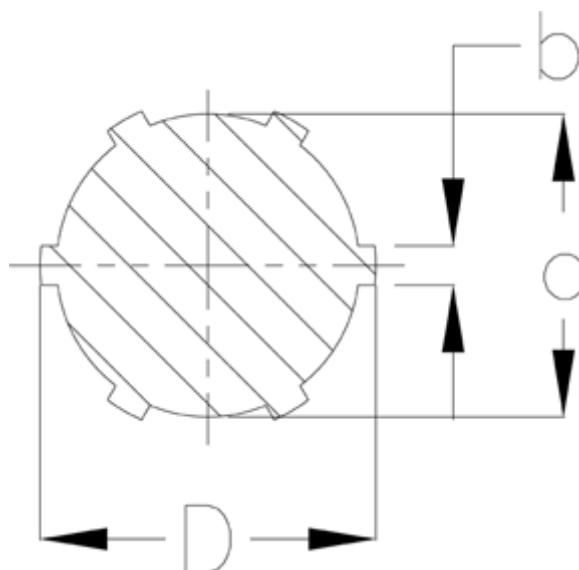

Data Sheet

Article number: 0752470500

Description: Spline shaft 1000524007
B6 x 28 x 34 length 500

Measures

b = 7

d = 28

D = 34

Description = B 6x28x34

Length = 500